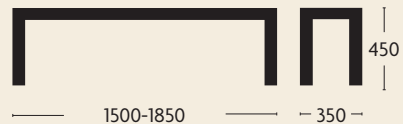

Oak

Walnut

Stained Ash

Custom finishes available on Request

Product Details

Dimensions

1500mm (w) x 350mm (D) x 450mm (H)

1850mm (w) x 350mm (D) x 450mm (H)

Timbers

American Ash, American Oak & American Walnut

Finishes

Water based stains are available on request

Gliders

Felt Gliders installed as standard

Weight

18-23kg